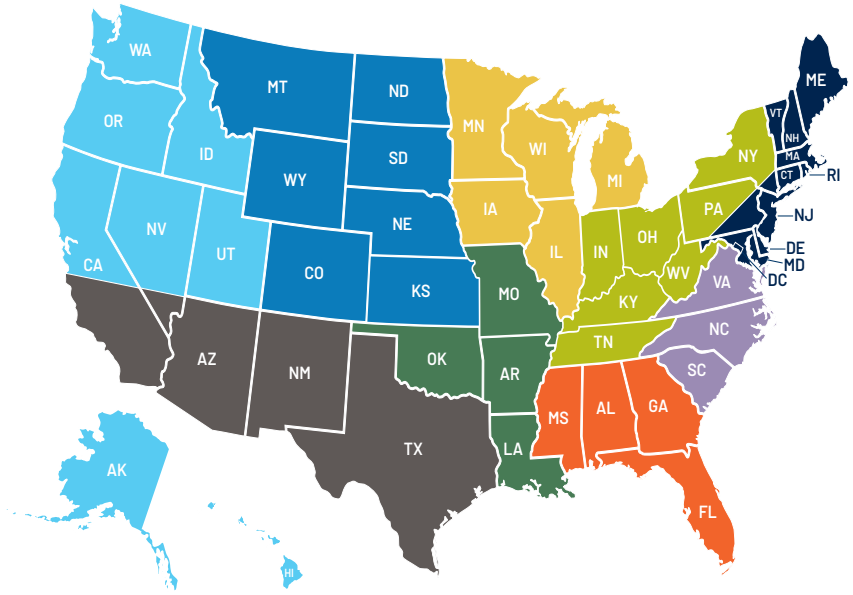

Brian Glavin, AWMA®
Senior Regional Director, Northeast
978-764-3973
bglavin@riverfrontig.com

Cole Elliott
Regional Sales Consultant
804-549-4816
celliott@riverfrontig.com

MID-AMERICA REGION (IN, KY, NY, OH, PA, TN, WV)

Brad Williams
Regional Director, Mid-America
804-317-9102
bwilliams@riverfrontig.com

Cole Elliott
Regional Sales Consultant
804-549-4816
celliott@riverfrontig.com

WEST REGION (AK, CA, HI, ID, NV, OR, UT, WA)

Bradford Wear, CDFA, CFS
National Sales Manager | Western Regional President
503-701-1964
bradwear@riverfrontig.com

Jacqueline Carrico
Dir. Internal Sales | Western Regional Sales Officer
804-836-1514
jcarrico@riverfrontig.com

Missy Miller
Western Sales Associate
804-822-4061
mmiller@riverfrontig.com

SOUTHWEST REGION (AZ, CA, NM, NV, TX)

Sierra Jones
Regional Director, Southwest
308-991-3564
sjones@riverfrontig.com

Jacqueline Carrico
Dir. Internal Sales | Western Regional Sales Officer
804-836-1514
jcarrico@riverfrontig.com

Missy Miller
Western Sales Associate
804-822-4061
mmiller@riverfrontig.com

MOUNTAIN REGION (CO, KS, MT, ND, NE, SD, WY)

Owen Nott
Regional Director, Mountain
804-822-4042
onott@riverfrontig.com

Jacqueline Carrico
Dir. Internal Sales | Western Regional Sales Officer
804-836-1514
jcarrico@riverfrontig.com

Missy Miller
Western Sales Associate
804-822-4061
mmiller@riverfrontig.com

LEADERSHIP

Doug Sandler, CFA®
Head of Global Strategy
804-549-4803 DIRECT
804-677-5240 CELL
dsandler@riverfrontig.com

Tyler Finney, CFP®, CIPM®
National Accounts Director
804-549-4815 DIRECT
804-815-0533 CELL
tfinney@riverfrontig.com

Bradford Wear, CDFA, CFS
National Sales Manager |
Western Regional President
503-701-1964
bradwear@riverfrontig.com

Jacqueline Carrico
Director of Internal Sales
Western Regional Sales Officer
804-836-1514
jcarrico@riverfrontig.com